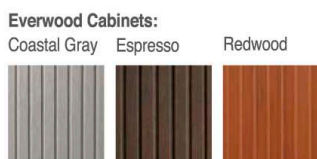

Prodigy®

Prodigy spa shell shown in Sand

Seating Capacity	5 adults
Dimensions	6'2" x 7'3" x 33"H/1.88m x 2.21m x .84mH
Water Capacity	325 gallons/1,230 litres
Weight	613 lbs./278 kg dry; 4,088 lbs./1,854 kg filled*
Spa Shell & Everwood® Cabinet Options	
Graphite	Coastal Gray
Pearl or Sand	Coastal Gray, Espresso or Redwood
Sterling Marble	Coastal Gray or Espresso
Lighting System	Luminescence® four-zone multi-color
Entertainment Systems (Optional)	
	Integrated MP3 Sound System
	Wireless Sound System
	Wireless TV & Sound System
Jets - 19 total	2 Soothing Seven® jets, 1 JetStream® jet,
(all with stainless steel trim)	2 Rotary Hydromassage jets, 4 Directional Hydromassage jets, 10 Directional Precision® jets
Control System	IQ 2020® 115v/20 amp (includes G.F.C.I. protected power cord) or 230v/10amp, 50 Hz**
Heater	No-Fault®, 1500w/115v or 6000w/230v
Jet Pump	Wavemaster® 7000; One-speed, 1.65 HP Continuous Duty, 3.5 HP Breakdown Torque
Circulation Pump	SilentFlo 5000®
Ozone System	FreshWater® III Corona Discharge
Effective Filtration Area	90 sq. ft., top loading, 100% no-bypass filtration
Vinyl Cover	3.5" to 2.5" tapered, 1.5 lb. density foam core Ash, Espresso, Rust or Spruce
Cover Lifter (Optional)	CoverCradle®, CoverCradle II, Lift 'n Glide® or UpRite®