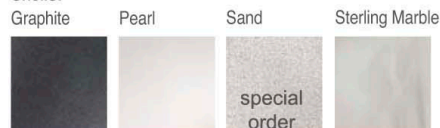

Grandee®

Seating Capacity	7 adults
Dimensions	8'4" x 7'7" x 38"H/2.54m x 2.31m x .97mH
Water Capacity	500 gallons/1,893 litres
Weight	1,008 lbs./457 kg dry; 6,233 lbs./2,827 kg filled*
Spa Shell & Everwood® Cabinet Options	
Graphite	Coastal Gray
Pearl or Sand	Coastal Gray, Espresso or Redwood
Sterling Marble	Coastal Gray or Espresso
Spa Shell & Custom Cabinet Options	
Pearl	SpaStone® full or partial surround (Earth or Gray) or no surround
Lighting System	Luminescence® four-zone multi-color
Entertainment Systems (Optional)	
	Integrated MP3 Sound System
	Wireless Sound System
	Wireless TV & Sound System
Jets - 39 total (all with stainless steel trim)	2 Moto-Massage® DX jets (4), 2 Soothing Seven® jets, 3 JetStream® jets, 2 Rotary Hydromassage jets, 2 Directional Hydromassage jets, 26 Directional Precision® jets
Water Feature	BellaFontana®
Control System	IQ 2020® 230v/ 15amp, 50 Hz Includes G.F.C.I. protected sub-panel
Heater	No-Fault®, 1500w/230v
Jet Pump 1	Wavemaster® 9000; One-speed, 2.5 HP Continuous Duty, 4.8 HP Breakdown Torque
Jet Pump 2	Wavemaster® 8200; Two-speed, 2.0 HP Continuous Duty, 3.9 HP Breakdown Torque
Circulation Pump	SilentFlo 5000®
Ozone System	FreshWater® III Corona Discharge
Effective Filtration Area	325 sq. ft., top loading, 100% no-bypass filtration (Tri-X®)
Vinyl Cover	3.5" to 2.5" tapered, 2 lb. density foam core Ash, Espresso, Rust or Spruce
Cover Lifter (Optional)	CoverCradle®, CoverCradle II, Lift 'n Glide® or UpRite®

* Includes water and 7 adults weighing 175 lbs. each
Export models available in 230v, 50 Hz, 1500w Heater

Shells:

Everwood Cabinets:

SpaStone Surrounds:

Custom Cabinet Spa: