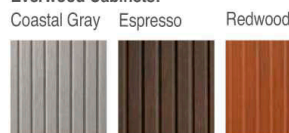

* Includes water and 7 adults weighing 175 lbs. each
Export models available in 230v, 50 Hz, 1500w Heater

Grandee spa shell shown in Sterling Marble

Shells:

Everwood Cabinets:

SpaStone Surrounds:

Custom Cabinet Spa: